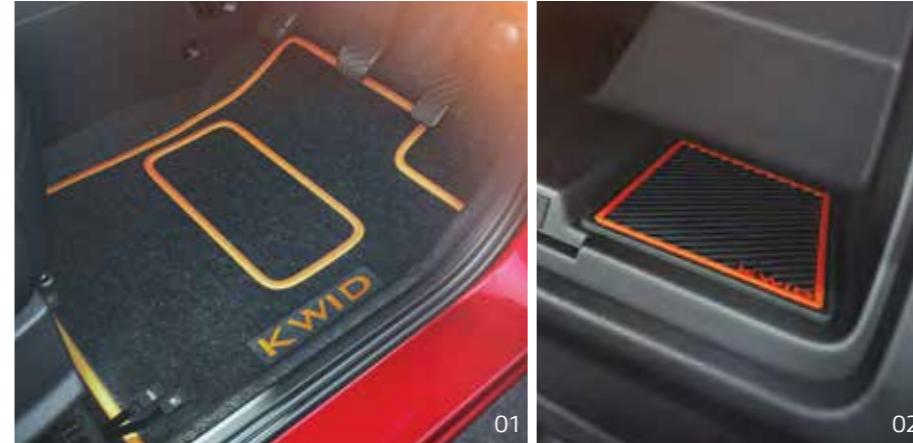

This chrome protector detail will protect the bumper corners from scuffs and scrapes.

[7711745857](#)

04 Roof rails

Give your Renault KWID a true SUV look with sporty roof rails.

[7711745856](#)

01

02

02